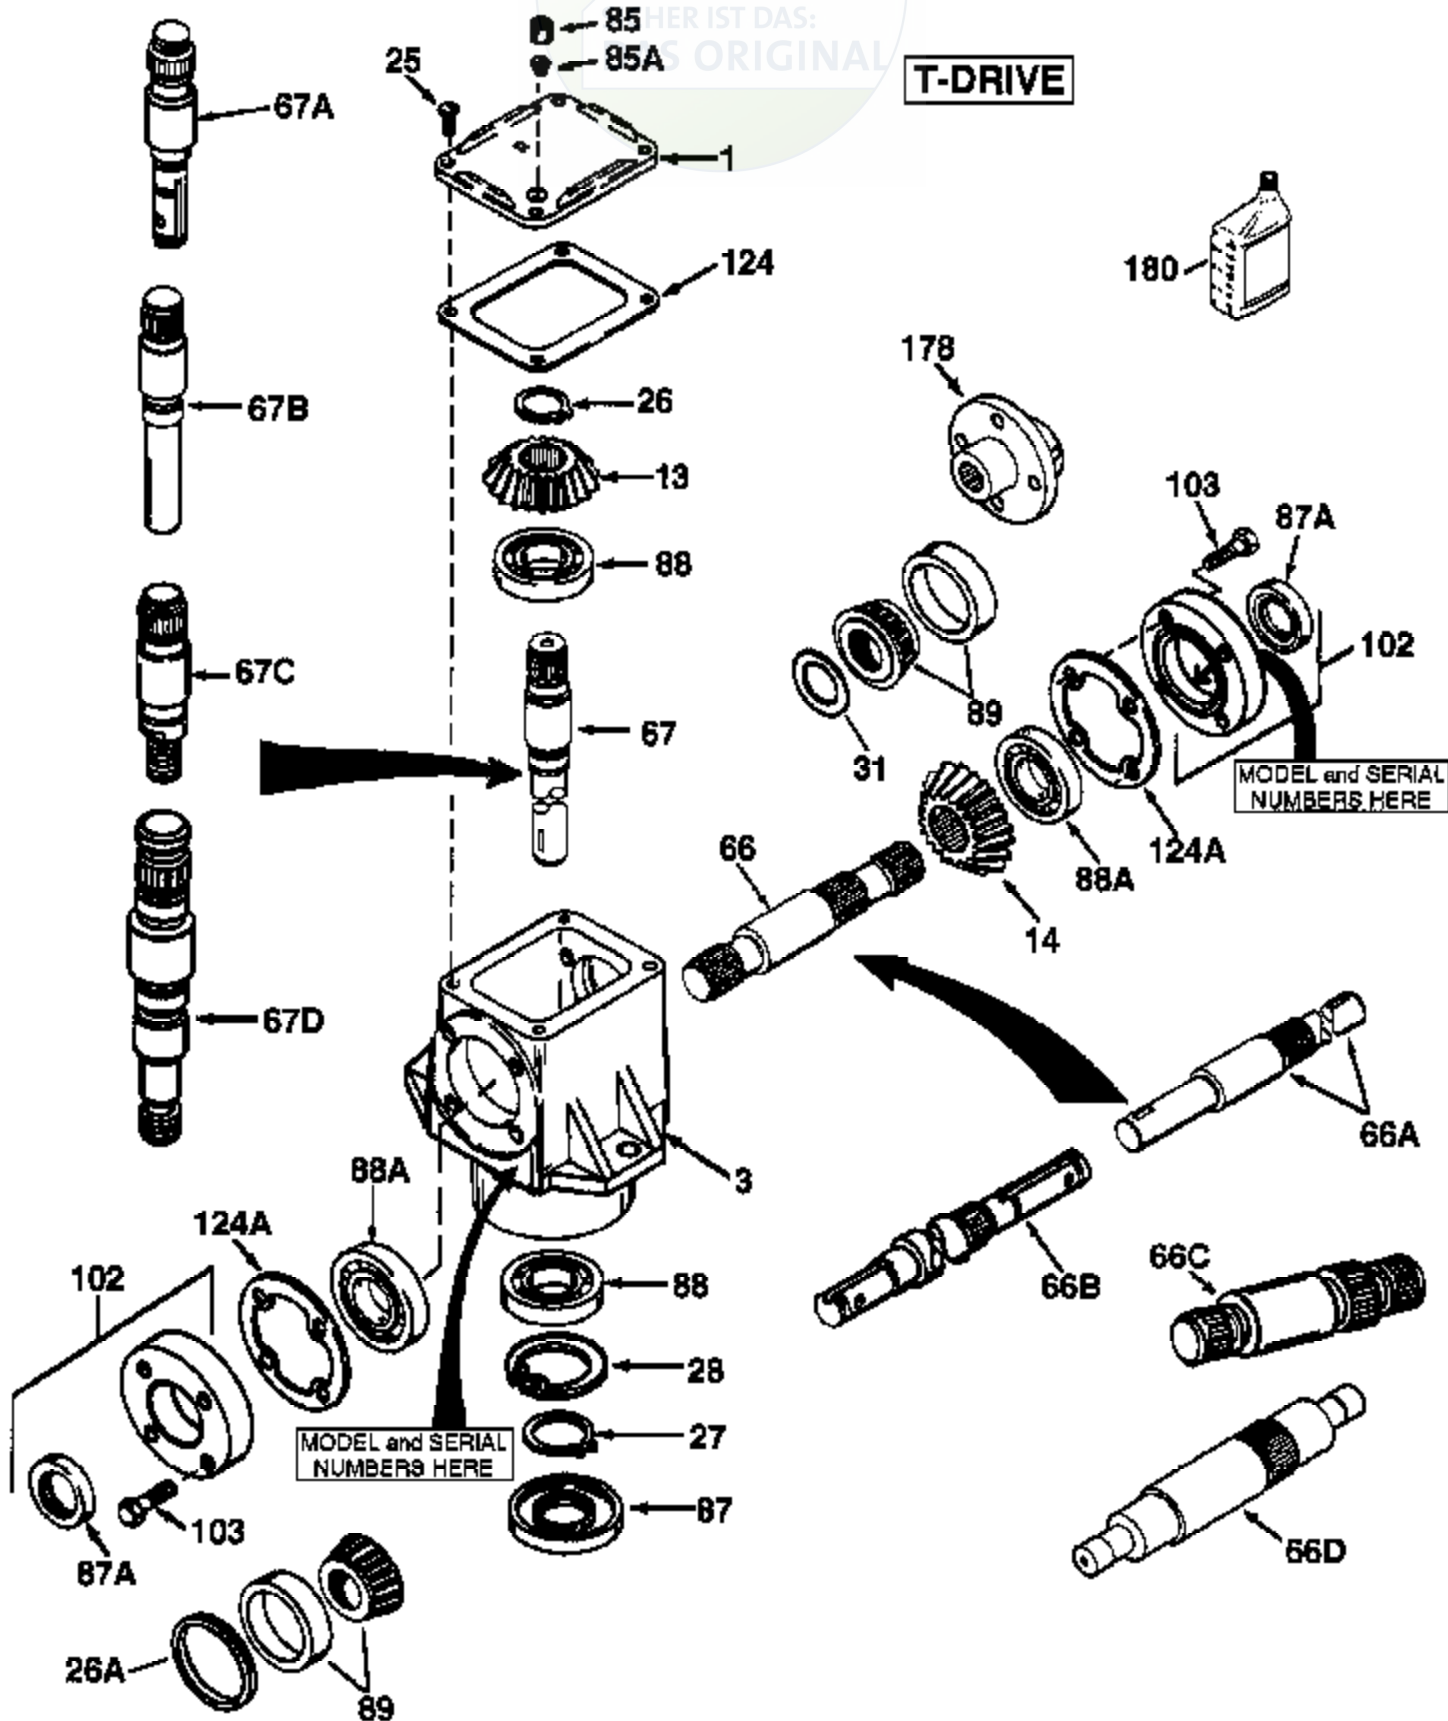

JOIST

WER IST DAS:
ORIGINAL

T-DRIVE

Ref #	Part Number	Qty	Description
1	772067	1	Cover
3	770093A	1	T-Drive Housing
13	778348	1	Bevel Gear (15 teeth-steel)
14	778347	1	Bevel Gear (18 teeth-steel)
25	792025	4	Screw, 10-24 x 1/2"
26	788018	1	Retaining Ring
27	788019	1	Retaining Ring
28	792119	1	Retaining Ring
66	776072A	1	Input Shaft
67	776383	1	Output Shaft
85	792039	1	Pipe Plug, 1/8-27
87	788029A	1	Oil Seal 7/8"
87A	788031	2	Oil Seal 7/8"
88A	780034	2	Ball Bearing 7/8"
88	780034	2	Ball Bearing 7/8"
102	786029	2	Retainer Cap
103	792026	8	Bolt, 1/4-20 x 7/8"
124	788028	1	Gasket
124A	788030B	2	Retainer Gasket

1000-1600-065A Page 2 of 2
Peerless